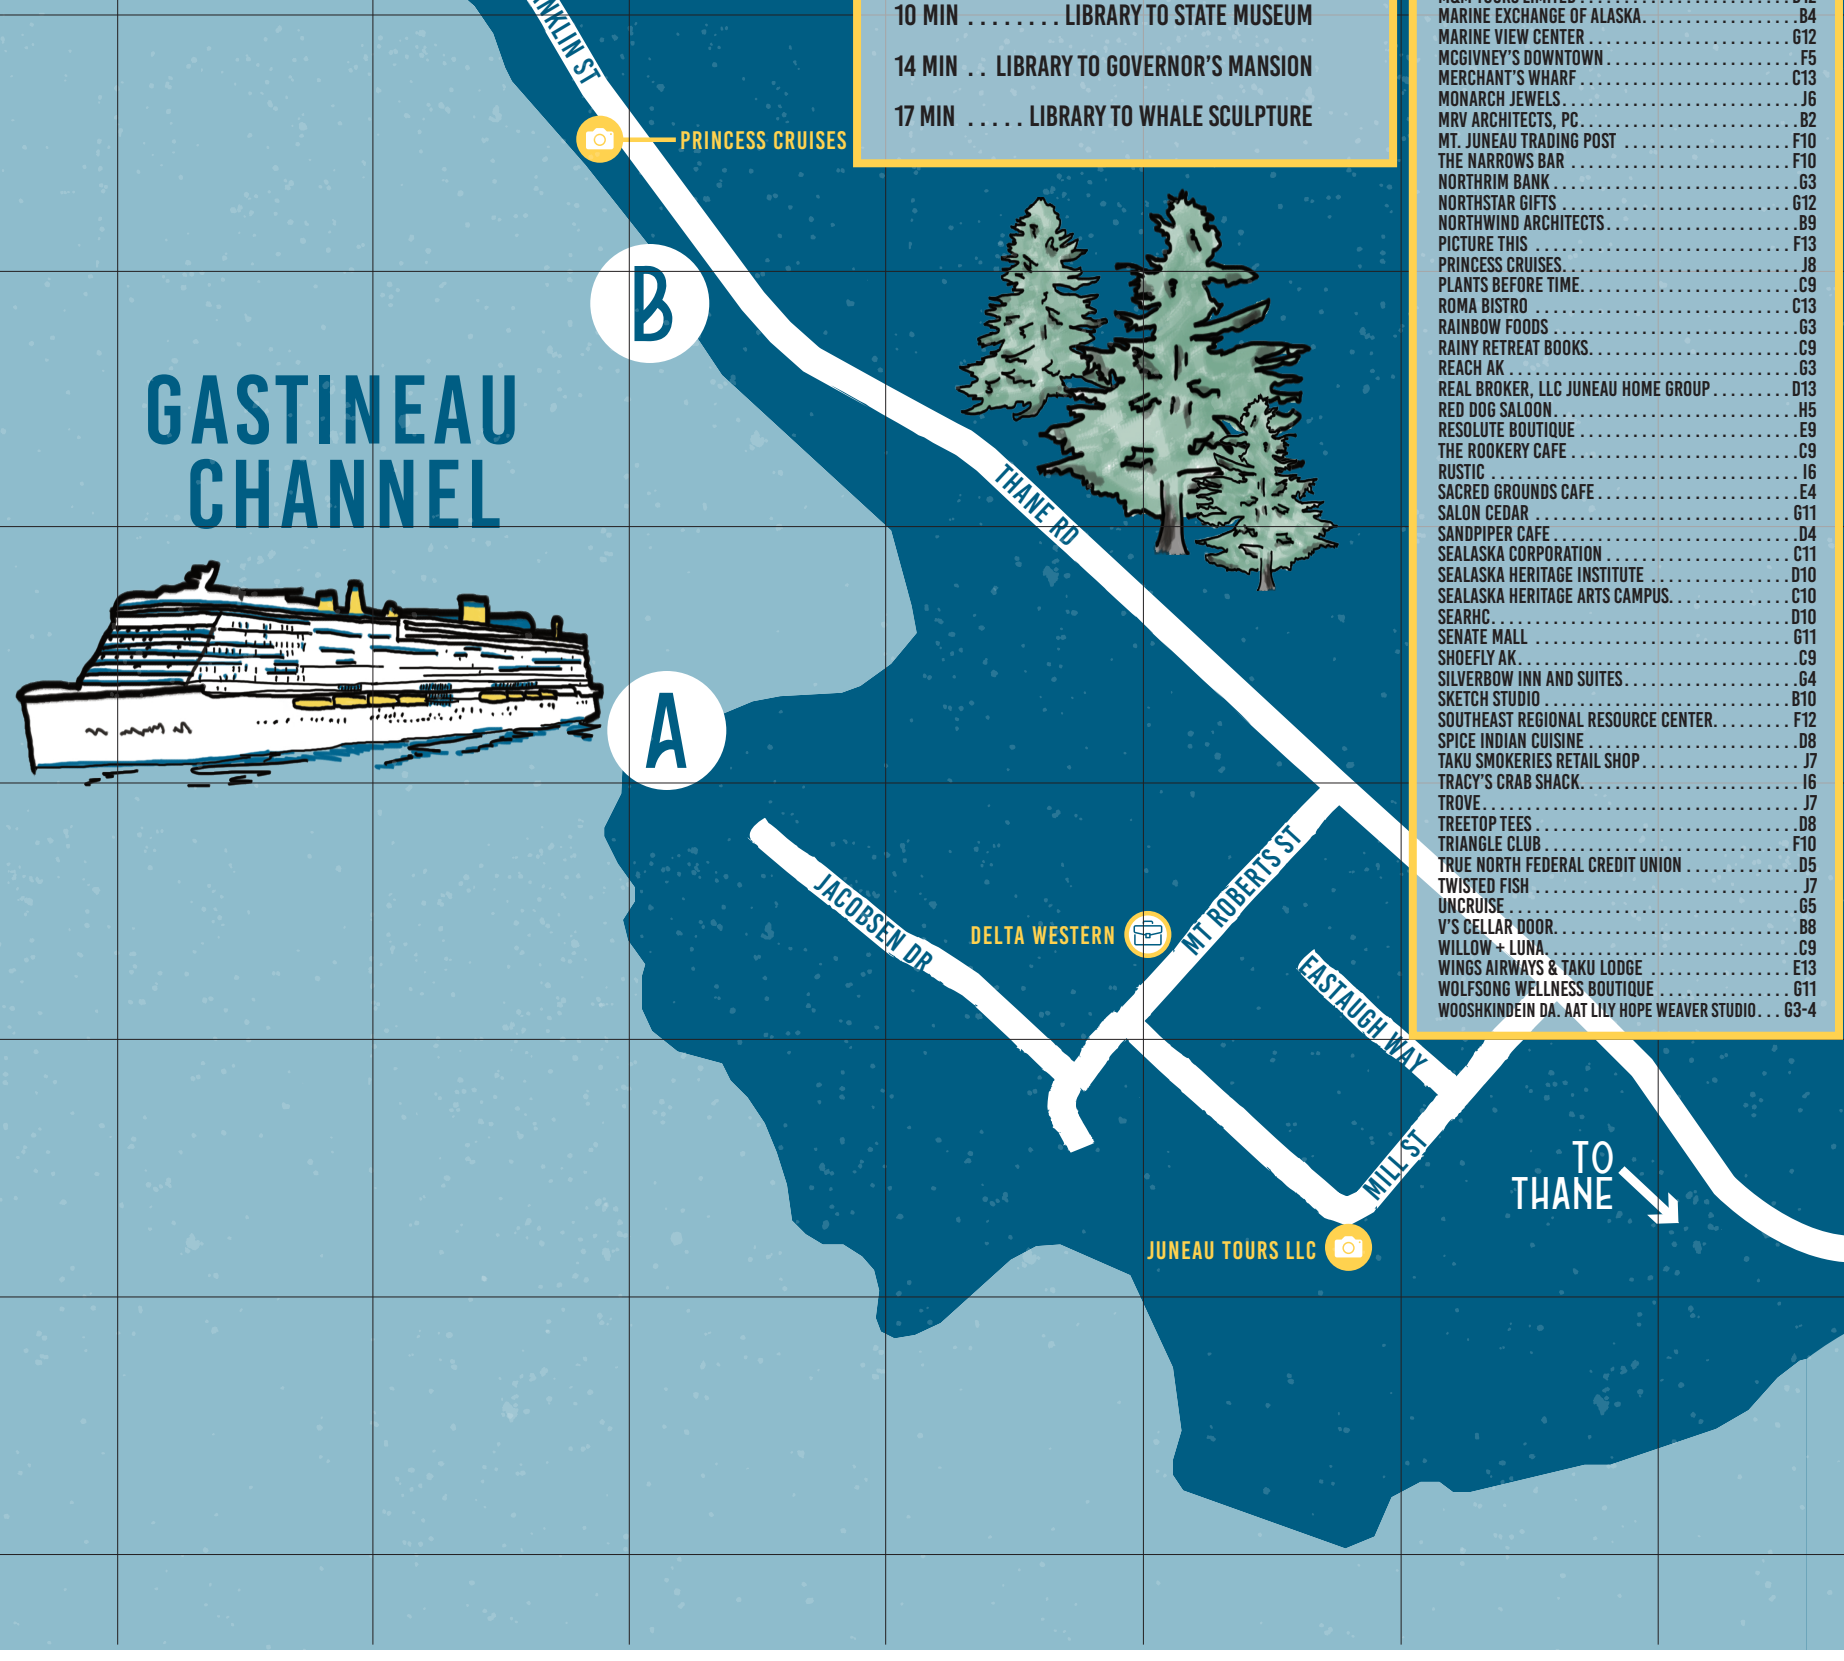

DOWNTOWN JUNEAU

POINTS OF INTEREST

	MAYOR OVERSTREET PARK	A4/5
	GOVERNOR'S MANSION	E3
	STATE MUSEUM, LIBRARY & ARCHIVES	E5
	JUNEAU ARTS & CULTURE CENTER	E5
	CITY MUSEUM	F3
	CAPITOL BUILDING	F3
	PUBLIC LIBRARY	H6
	RUSSIAN ORTHODOX CHURCH	G3
	ATM	
	RESTROOM	
	POST OFFICE	

BUSINESS KEY

	GROCERY & LIQUOR STORE
	HOTELS & INNS
	RESTAURANTS, BARS, DISTILLERIES & BREWERIES
	SERVICES
	SHOPS, GALLERIES & RETAIL
	TOURS & ATTRACTIONS

DOCKS

A	AJ DOCK
B	FRANKLIN DOCK
C	CRUISE SHIP TERMINAL
D	ALASKA STEAMSHIP DOCK
E	SEADROME DOCK

WALKING DISTANCES

4 MIN	LIBRARY TO MT. ROBERTS TRAM
4 MIN	LIBRARY TO DOWNTOWN CLOCK
8 MIN	LIBRARY TO CAPITOL BUILDING
10 MIN	LIBRARY TO STATE MUSEUM
14 MIN	LIBRARY TO GOVERNOR'S MANSION
17 MIN	LIBRARY TO WHALE SCULPTURE