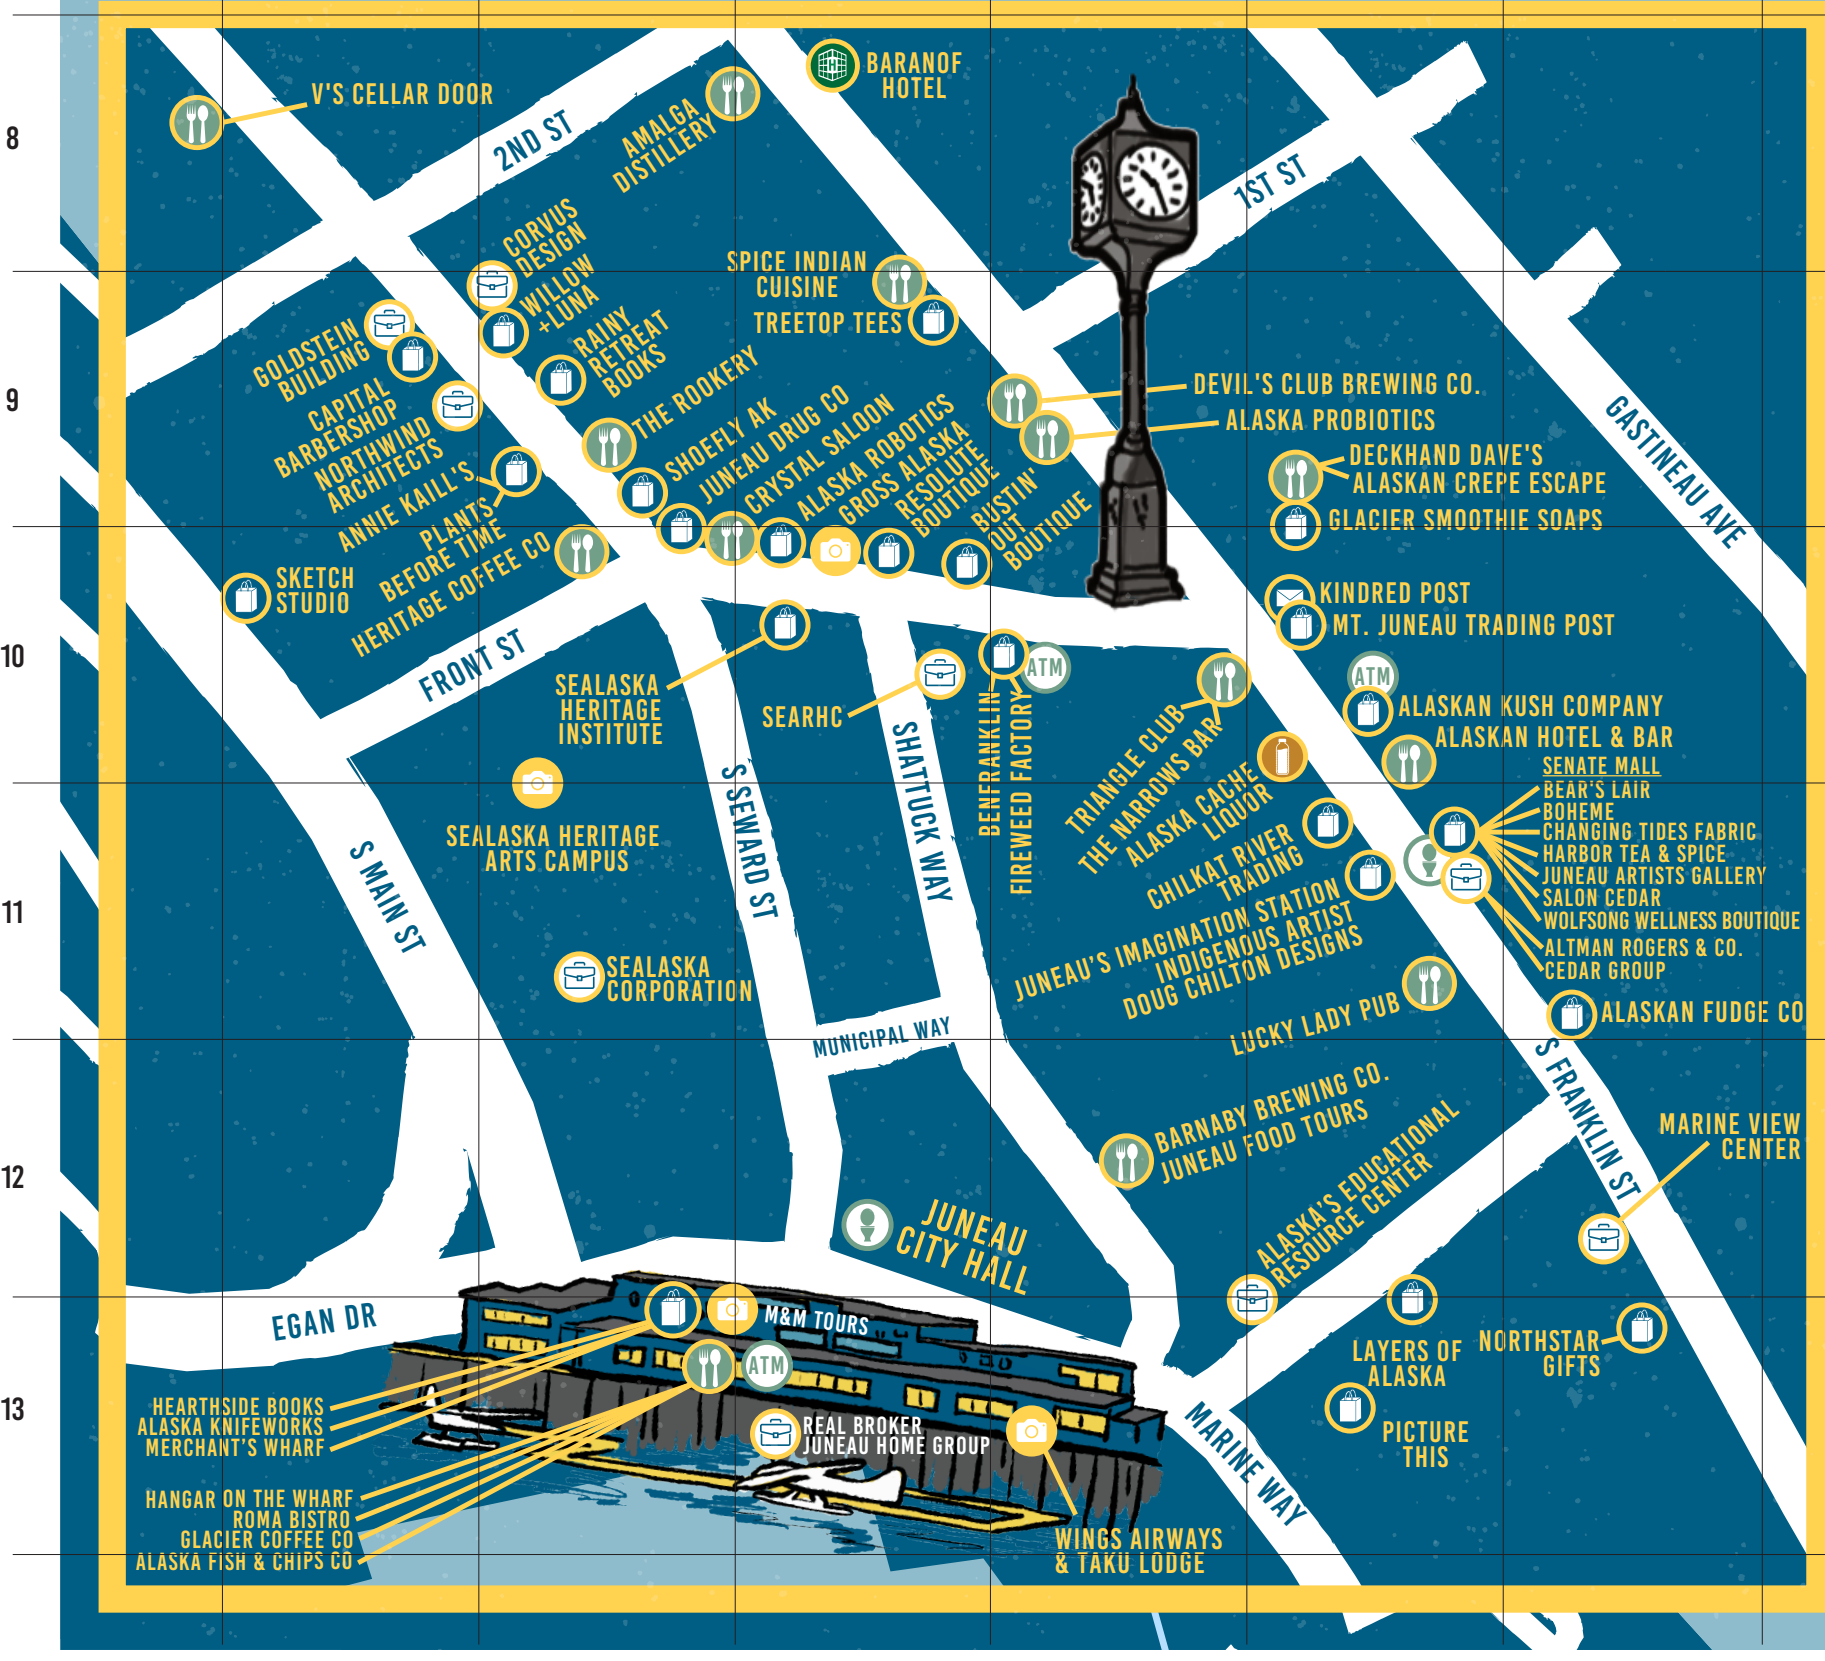

DOWNTOWN JUNEAU

POINTS OF INTEREST

	MAYOR OVERSTREET PARK	A4/5
	GOVERNOR'S MANSION	E3
	STATE MUSEUM, LIBRARY & ARCHIVES	E5
	JUNEAU ARTS & CULTURE CENTER	E5
	CITY MUSEUM	F3
	CAPITOL BUILDING	F3
	PUBLIC LIBRARY	H6
	RUSSIAN ORTHODOX CHURCH	G3
	ATM	
	RESTROOM	
	POST OFFICE	

BUSINESS KEY

	GROCERY & LIQUOR STORE
	HOTELS & INNS
	RESTAURANTS, BARS, DISTILLERIES & BREWERIES
	SERVICES
	SHOPS, GALLERIES & RETAIL
	TOURS & ATTRACTIONS

DOCKS

A	AJ DOCK
B	FRANKLIN DOCK
C	CRUISE SHIP TERMINAL
D	ALASKA STEAMSHIP DOCK
E	SEADROME DOCK

WALKING DISTANCES

4 MIN	LIBRARY TO MT. ROBERTS TRAM
4 MIN	LIBRARY TO DOWNTOWN CLOCK
8 MIN	LIBRARY TO CAPITOL BUILDING
10 MIN	LIBRARY TO STATE MUSEUM
14 MIN	LIBRARY TO GOVERNOR'S MANSION
17 MIN	LIBRARY TO WHALE SCULPTURE